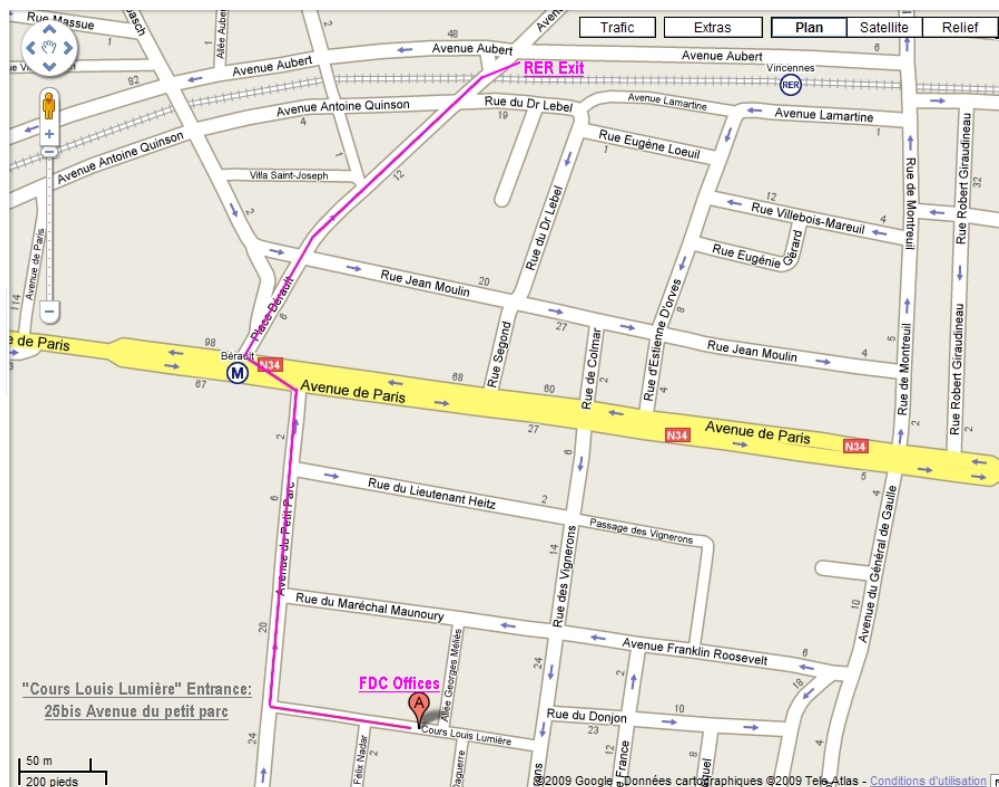

RER Station : Vincennes (Line A), Metro Station : Bercy (Line 1)

Figure 1: Vincennes Map

Note: " Cours Louis Lumière " entrance and car park is located 25bis Avenue du petit parc - Vincennes.

Coming with Public Transportation

From Paris " Charles de Gaule (CDG) " Airport:

Take the RER line B towards " Robinson Saint Rémy-les-Chevreuses " until "Chatelet-les-Halles " station, then take the Metro line 1 towards "Château de Vincennes", get off at "Berault" station and follow the map. (Around 1 hour trip)

From Paris Orly Airport:

Take the RER line B towards "Aéroport Charles de Gaule" until "Chatelet-les-Halles " station, then take the Metro line 1 towards "Château de Vincennes", get off at "Berault" station and follow the map. (Around 1 hour trip)

From Paris Gare du Nord Train Station:

Take the Metro line 4 towards " Porte d'Orléans " until "Chatelet-les-Halles " station, then take the Metro line 1 towards "Château de Vincennes", get off at "Berault" station and follow the map. (Around 40 min trip)